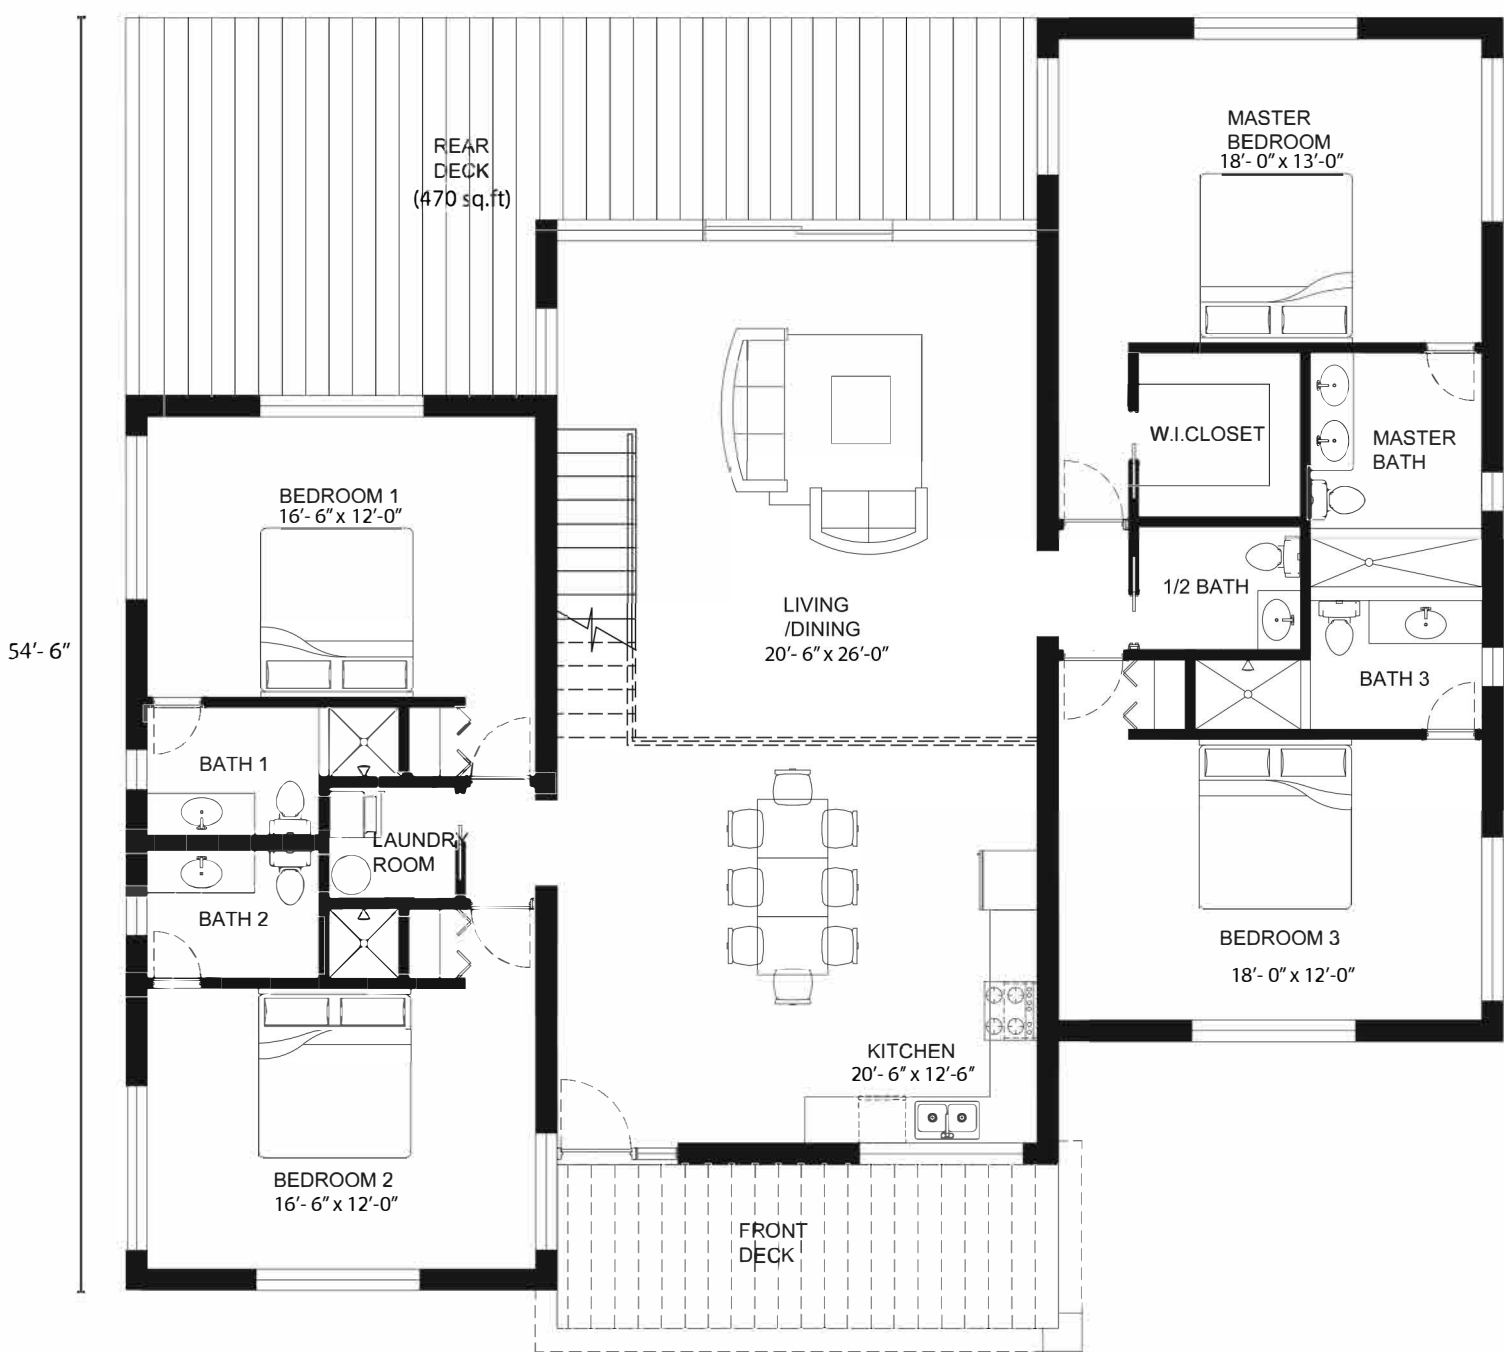

Floor : 2421 sq.ft

59'-0"

Floor:	2421 sq.ft
Mezzanine:	380 sq.ft
Total:	2801 sq.ft

Mezzanine: 380 sq.ft

21'-6"

Floor:	2421 sq.ft
Mezzanine:	380 sq.ft
Total:	2801 sq.ft