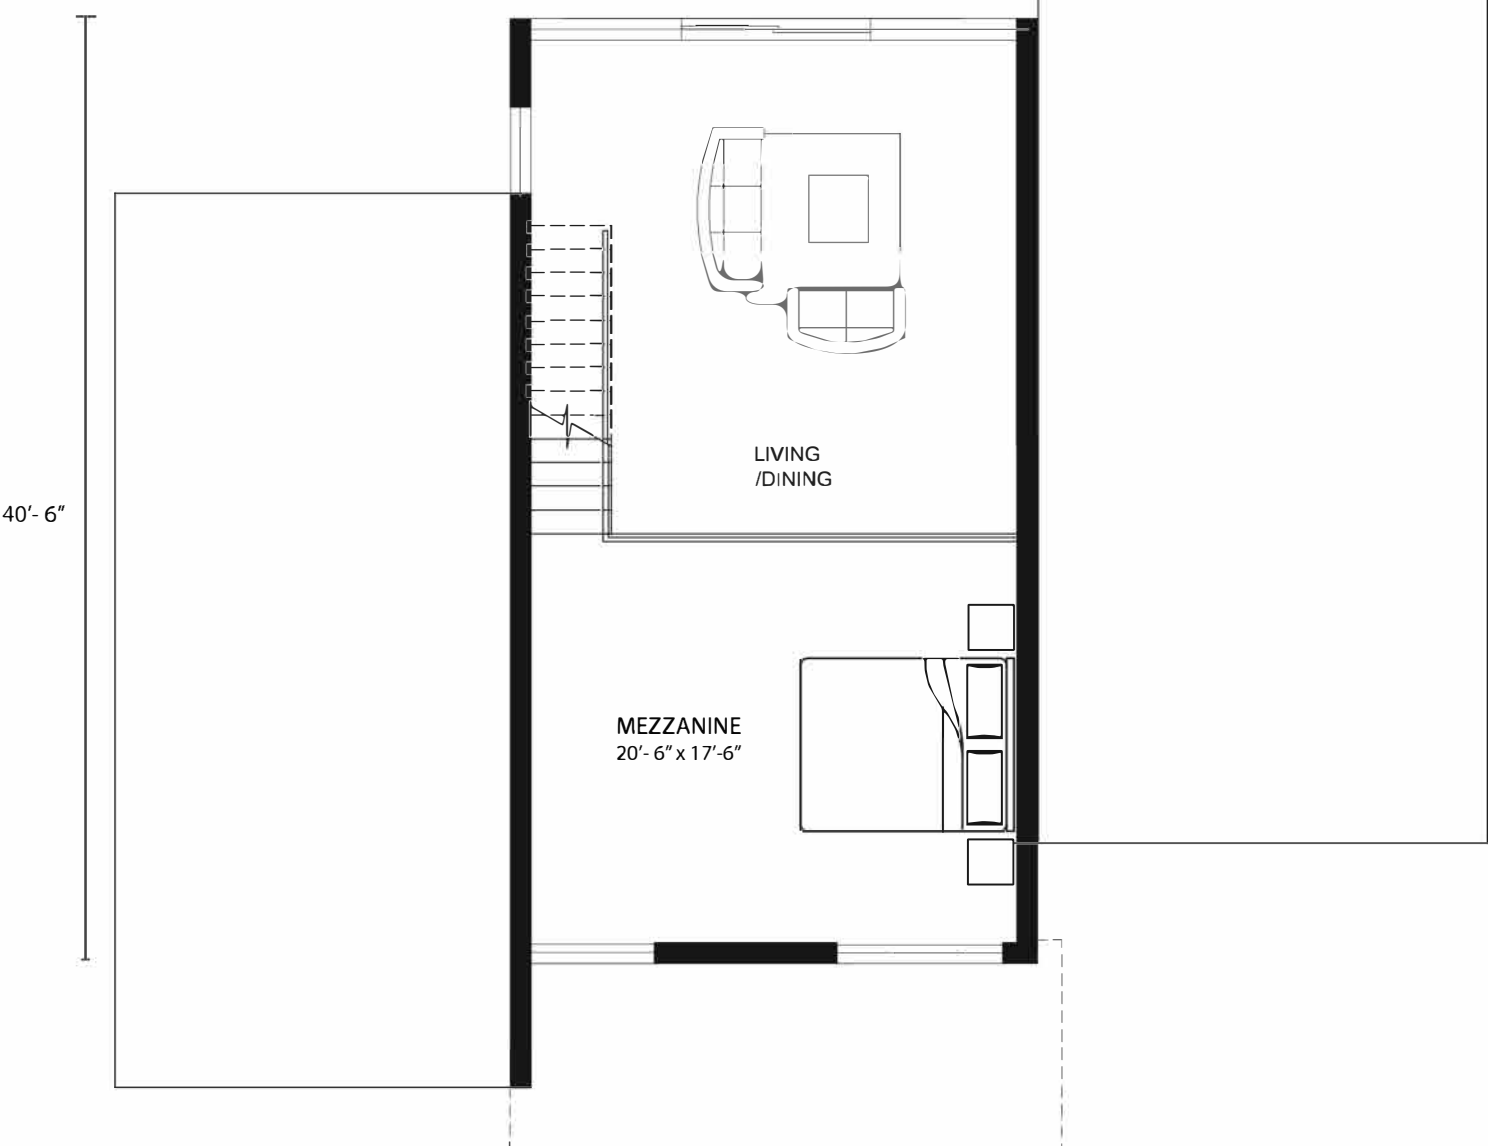

Floor : 2421 sq.ft

59'-0"

Floor:	2421 sq.ft
Mezzanine:	380 sq.ft
Total:	2801 sq.ft

Mezzanine: 380 sq.ft

21'-6"

Floor:	2421 sq.ft
Mezzanine:	380 sq.ft
Total:	2801 sq.ft